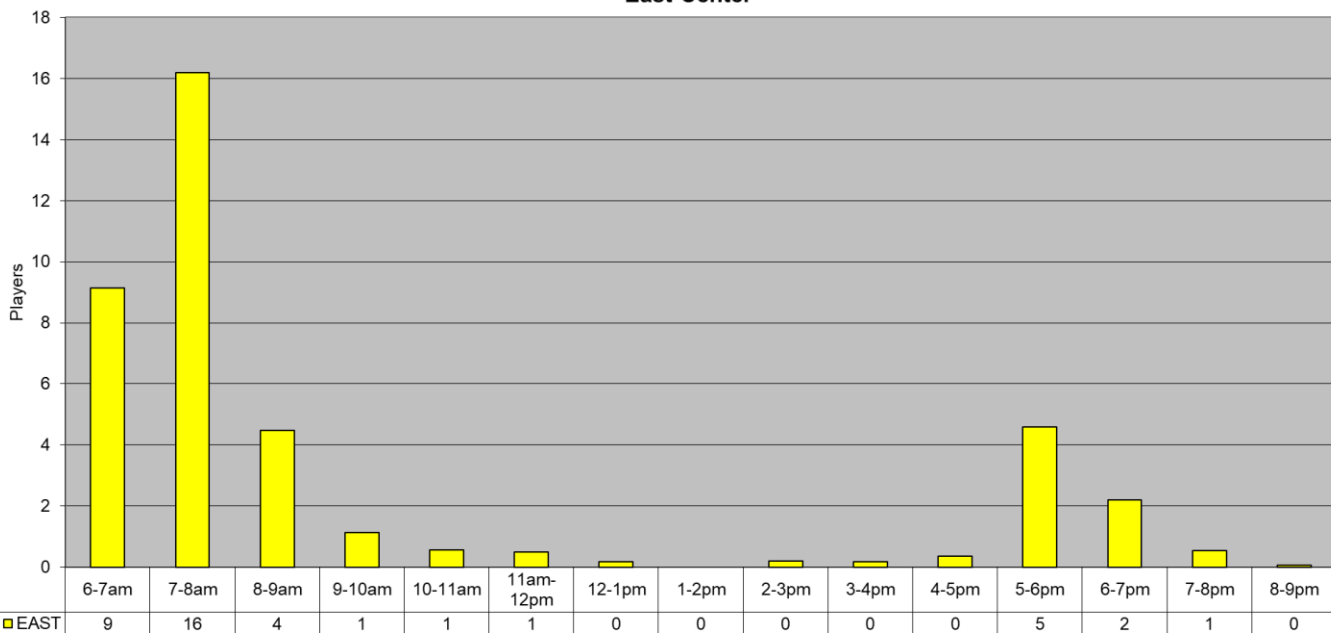

### June 2018 PickleBall Use East Center

### June 2018 PickleBall Use Canoa Ranch

|                              |      |      |     |                  |   |   |   |   |   |   |   |   |   |   |   |
|------------------------------|------|------|-----|------------------|---|---|---|---|---|---|---|---|---|---|---|
| Average - All Fitness by: Hr | 9    | 16   | 28  | 1                | 1 | 1 | 0 | 0 | 0 | 0 | 0 | 6 | 2 | 1 | 0 |
| Players                      | EAST | CR   | CCC | Total (All CTRS) |   |   |   |   |   |   |   |   |   |   |   |
| Tot Month                    | 1209 | 749  | 0   | 1958             |   |   |   |   |   |   |   |   |   |   |   |
| Per Day                      | 40.3 | 25.0 | 0.0 | 65.3             |   |   |   |   |   |   |   |   |   |   |   |
| Avg Hr                       | 2.7  | 2.1  | 0.0 | 4.8              |   |   |   |   |   |   |   |   |   |   |   |