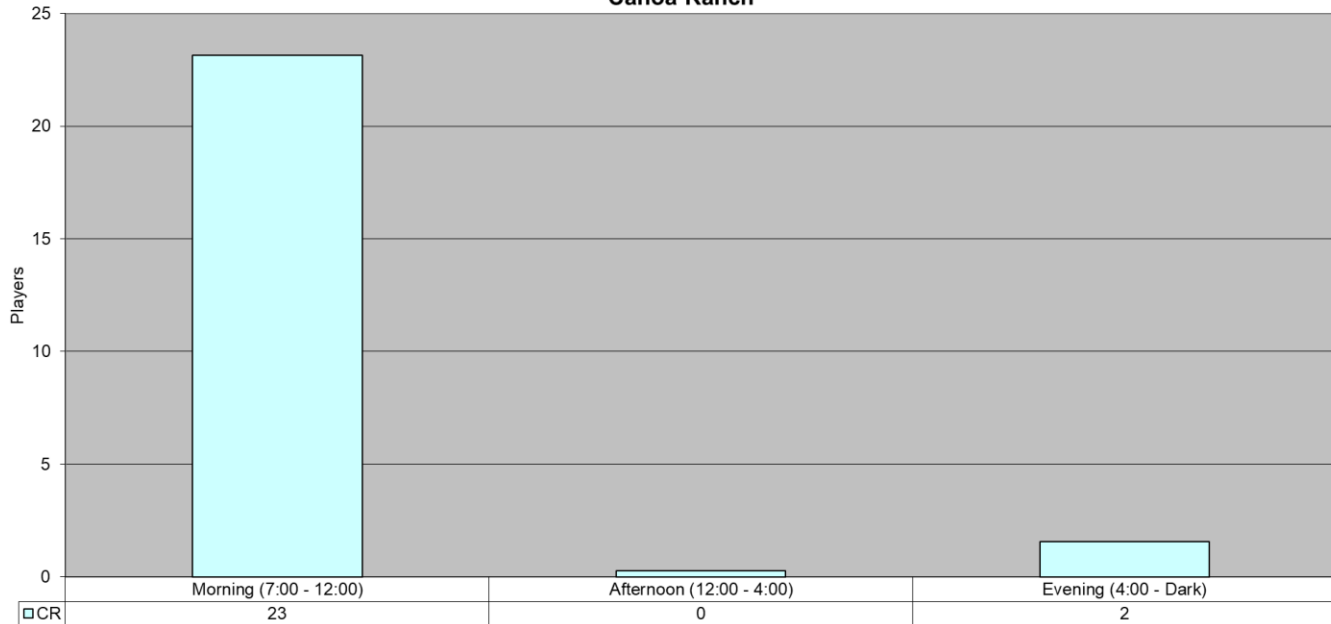

### June 2018 PickleBall Use East Center

### June 2018 PickleBall Use Canoa Ranch

|                              |      |      |     |                  |   |   |   |   |   |   |   |   |   |   |   |
|------------------------------|------|------|-----|------------------|---|---|---|---|---|---|---|---|---|---|---|
| Average - All Fitness by: Hr | 9    | 16   | 28  | 1                | 1 | 1 | 0 | 0 | 0 | 0 | 0 | 6 | 2 | 1 | 0 |
| Players                      | EAST | CR   | CCC | Total (All CTRS) |   |   |   |   |   |   |   |   |   |   |   |
| Tot Month                    | 1209 | 749  | 0   | 1958             |   |   |   |   |   |   |   |   |   |   |   |
| Per Day                      | 40.3 | 25.0 | 0.0 | 65.3             |   |   |   |   |   |   |   |   |   |   |   |
| Avg Hr                       | 2.7  | 2.1  | 0.0 | 4.8              |   |   |   |   |   |   |   |   |   |   |   |